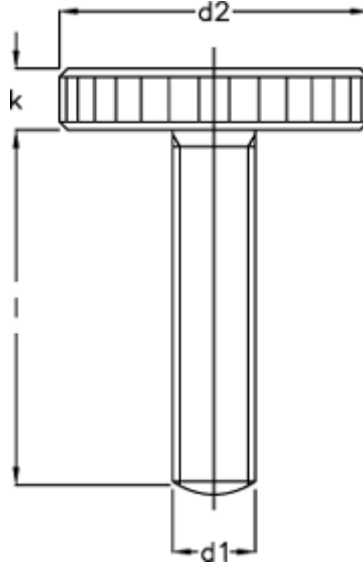

Article number: 20701638

Description: E+G Flat knurled thumb screw DIN 653-M8-20

## Measures

---

d1 = M8

d2 = 30

K = 6.0

Length l = 20